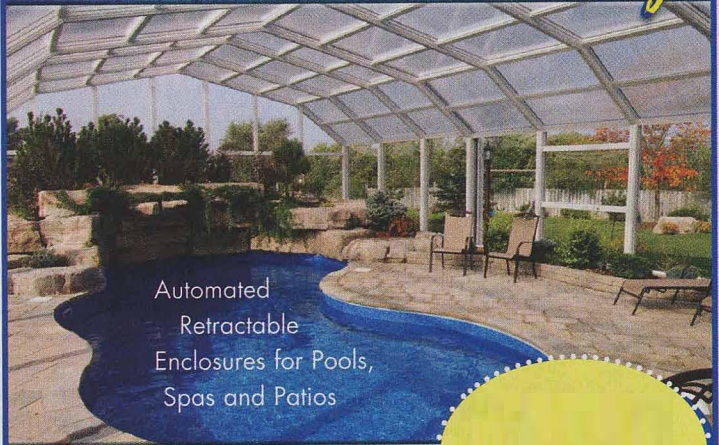

COVERS in Play

Automated
Retractable
Enclosures for Pools,
Spas and Patios